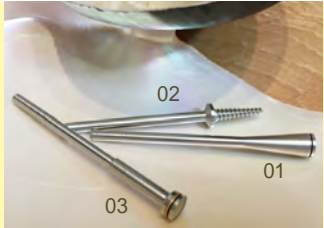

Amber-Zirconia Series
BRI002ZSCC
wheel zirconia sintered
22 x 3,2 mm, coarse, cyan

Amber-Zirconia Series
BRI002ZSMM
wheel zirconia sintered
22 x 3,2 mm, med., red

Amber-Zirconia Series
BRI002ZSFF
wheel zirconia sintered
22 x 3,2 mm, fine, cream

Mandrel conical
BRI001MA
mandrel shape 01

Mandrel screw
BRI002MA
mandrel shape 02